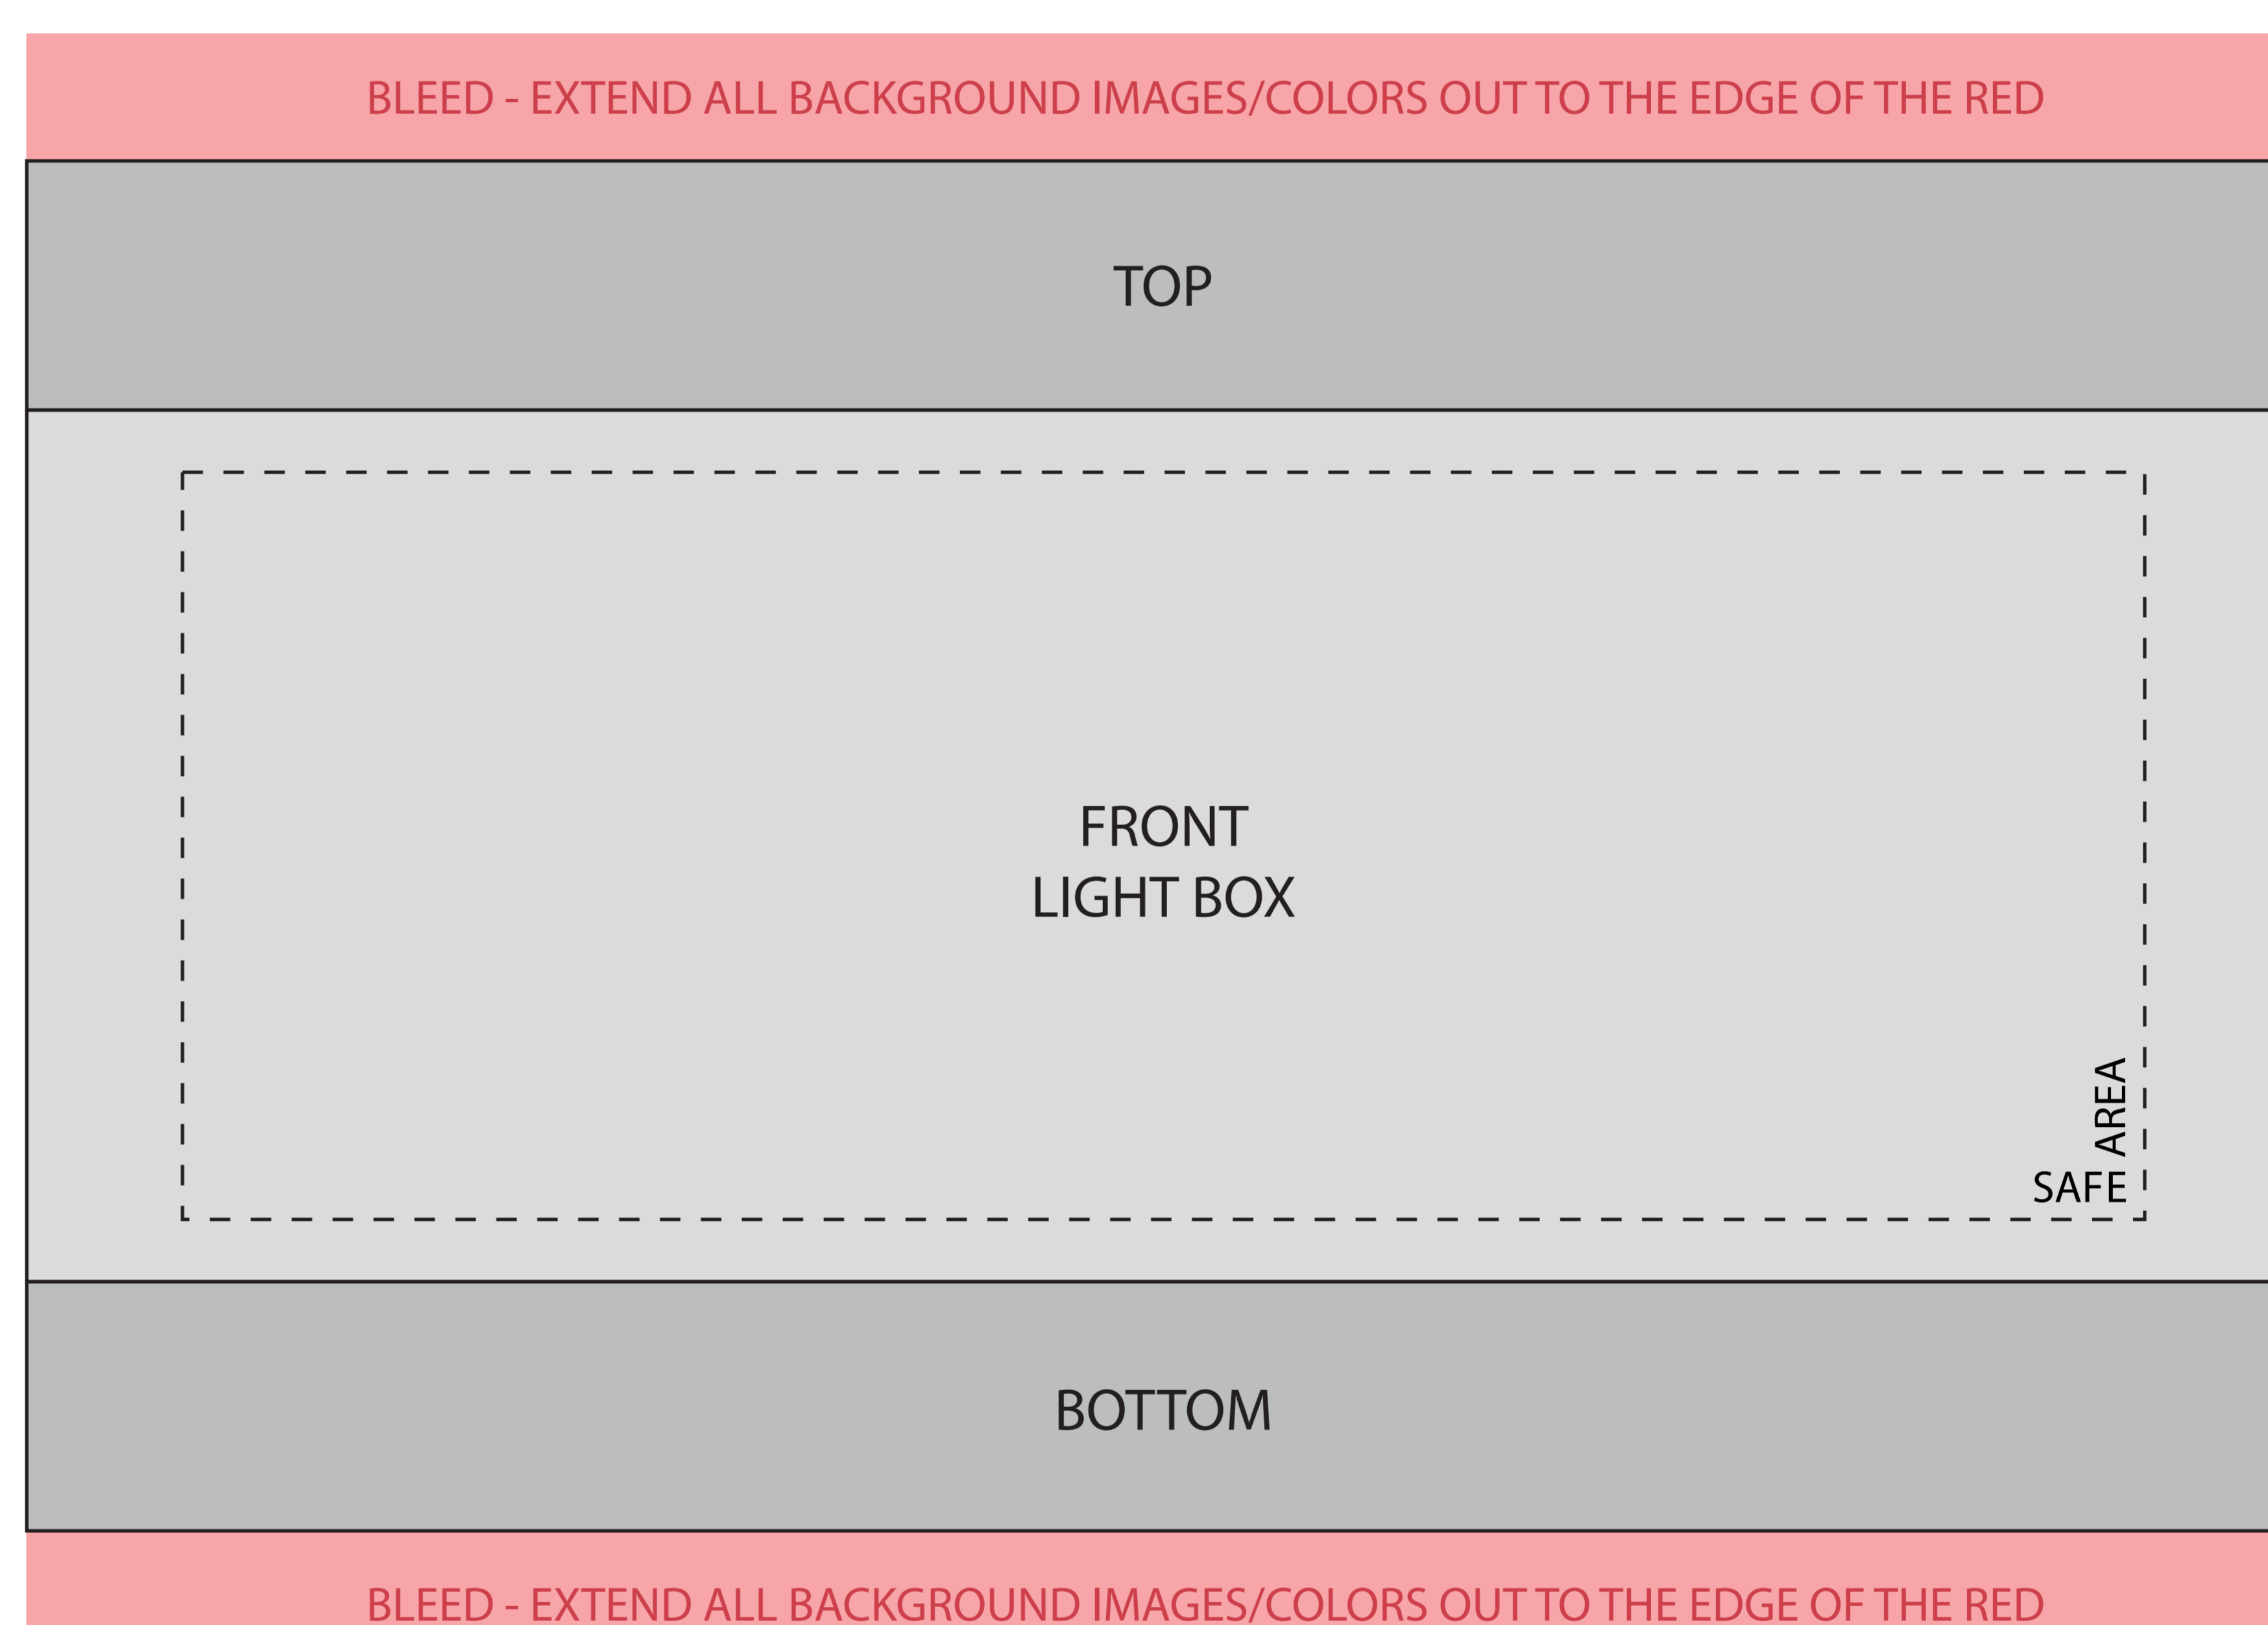

Avantco SC-80 Mini Fridge

- Main Body of Fridge
- Bleed Area - All background graphics/colors must extend out to the edge of the red boxes
- Safe Area - All logos, text, etc. that is not intended to fall off the edge must be INSIDE this dashed box

BLEED - EXTEND ALL BACKGROUND IMAGES/COLORS OUT TO THE EDGE OF THE RED

BLEED - EXTEND ALL BACKGROUND IMAGES/COLORS OUT TO THE EDGE OF THE RED

BLEED - EXTEND ALL BACKGROUND IMAGES/COLORS OUT TO THE EDGE OF THE RED