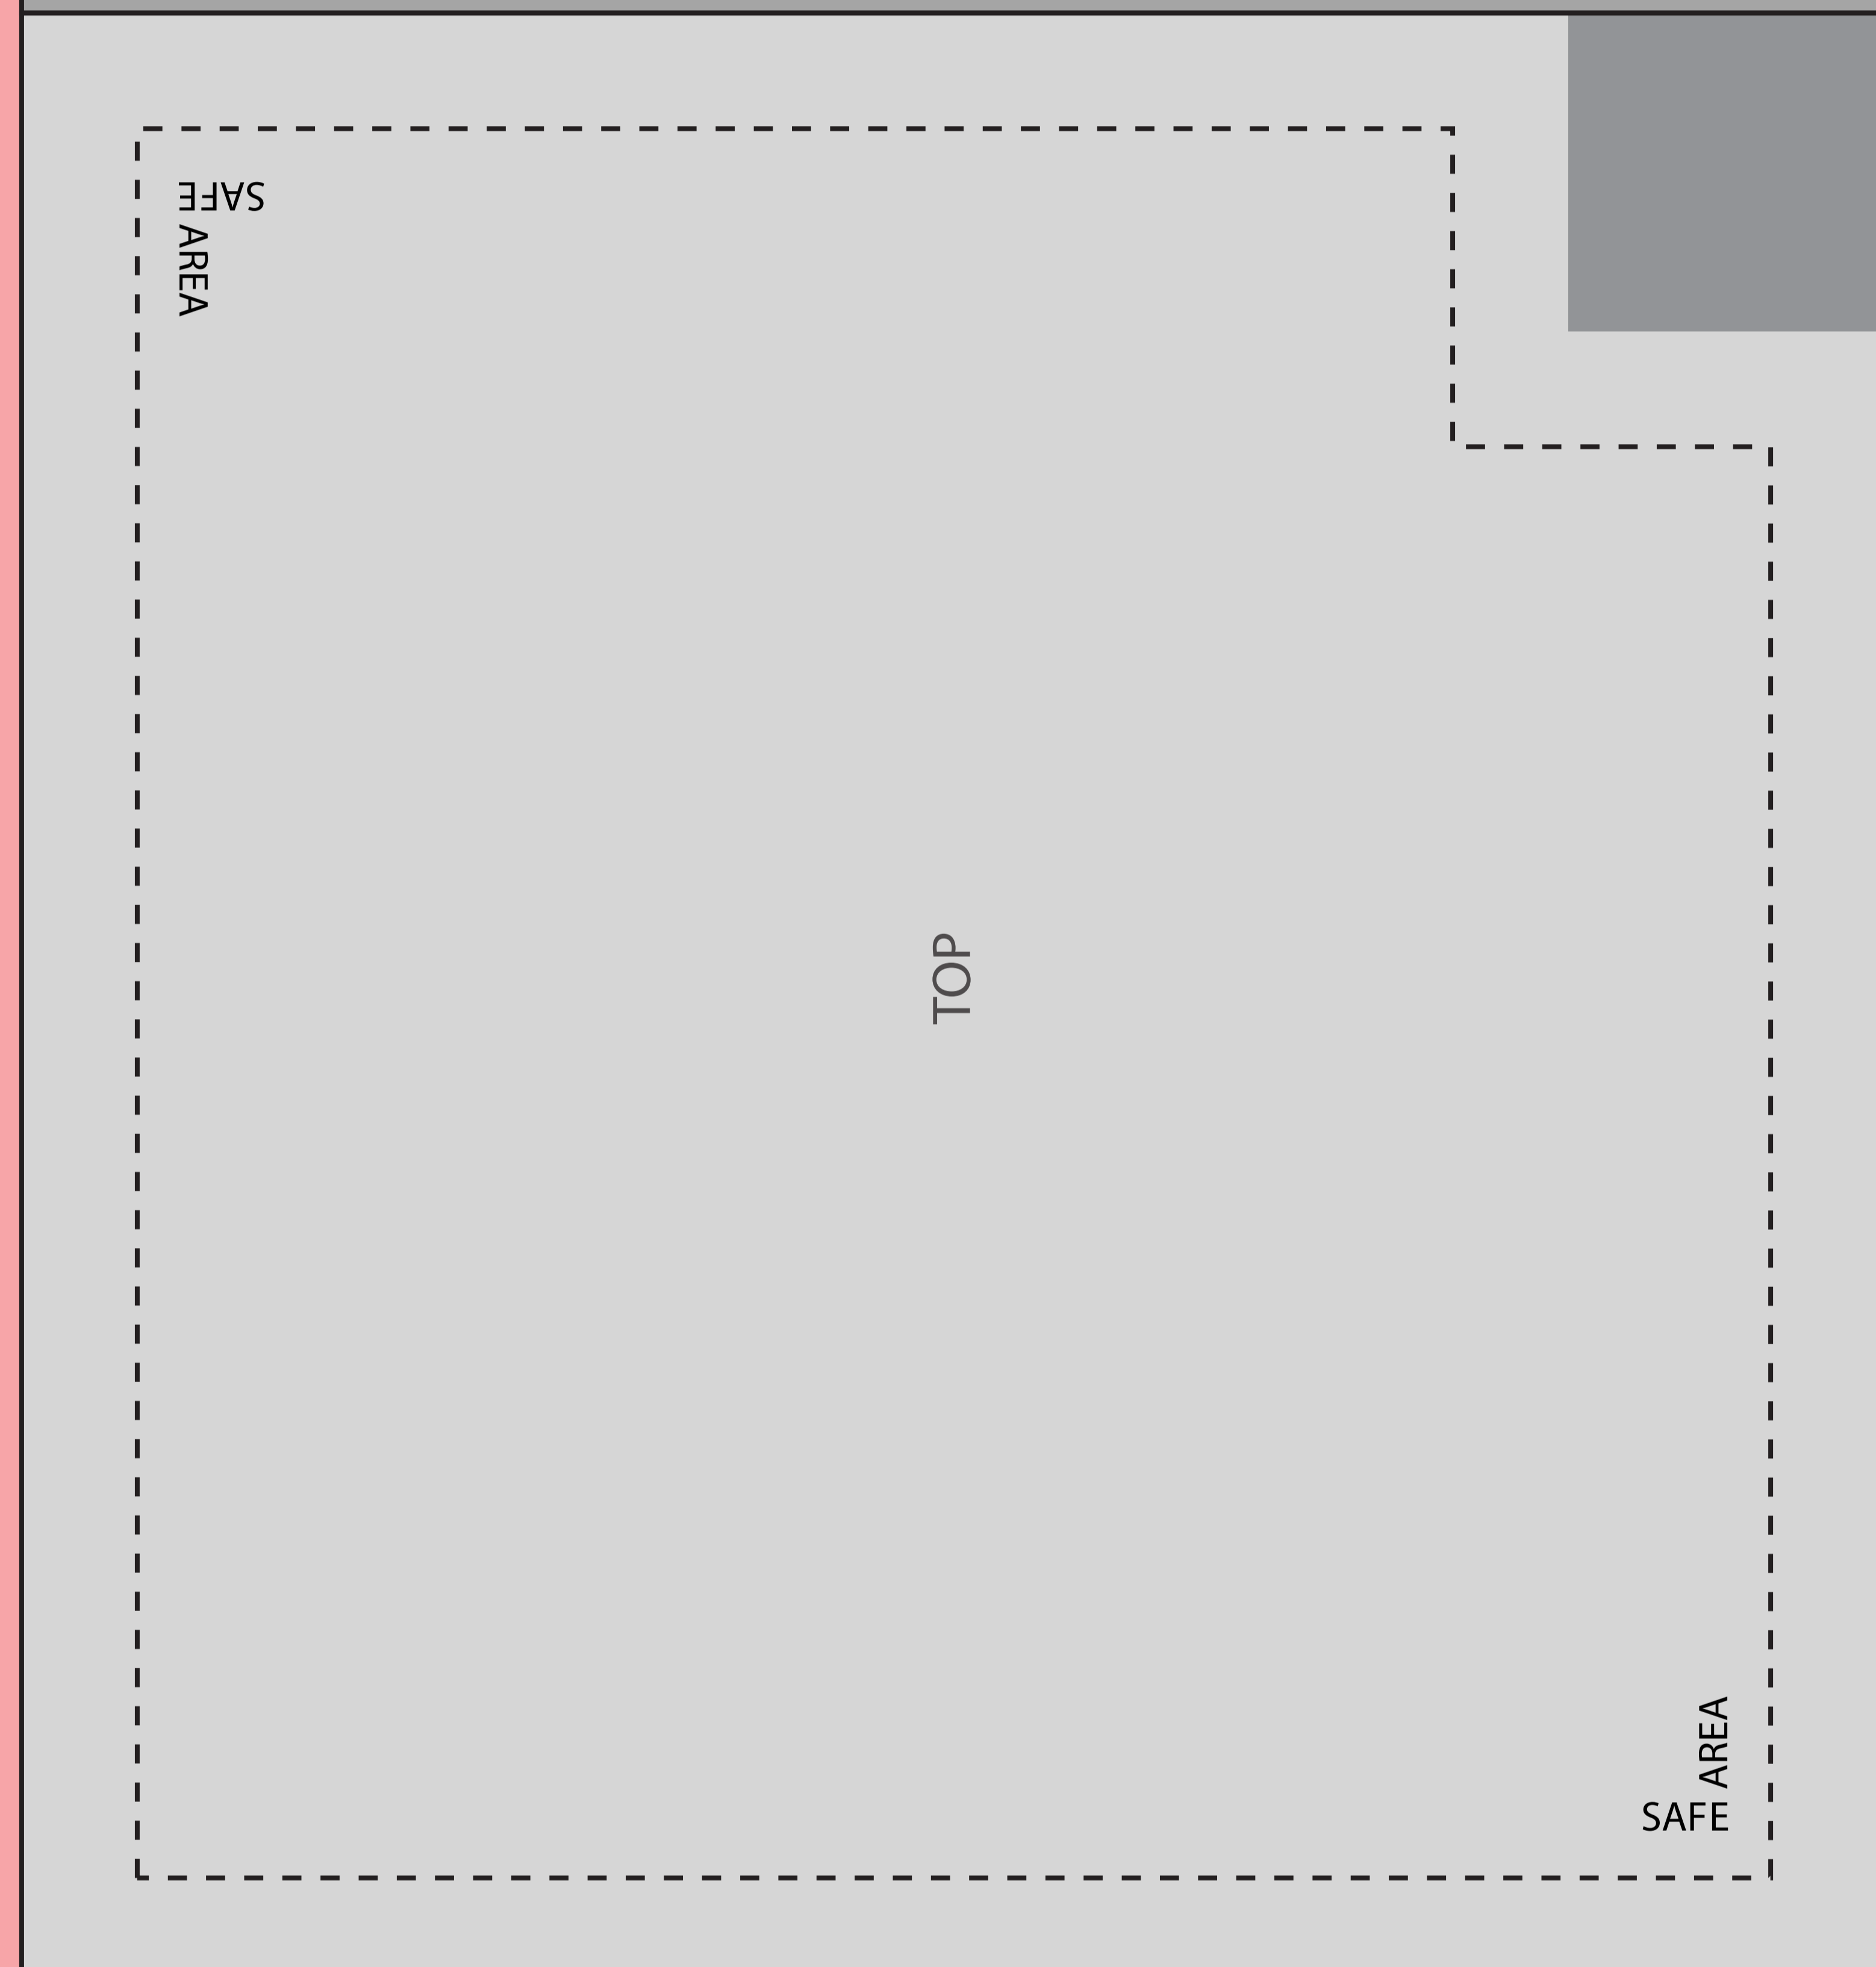

BLEED - EXTEND ALL BACKGROUND IMAGES/COLORS OUT TO THE EDGE OF THE RED

BLEED - EXTEND ALL BACKGROUND IMAGES/COLORS OUT TO THE EDGE OF THE RED

Galaxy CRG-2 Mini Fridge

- Main Body of Fridge
- Bleed Area - All background graphics/colors must extend out to the edge of the red boxes
- Safe Area - All logos, text, etc. that is not intended to fall off the edge must be INSIDE this dashed box

BLEED - EXTEND ALL BACKGROUND IMAGES/COLORS OUT TO THE EDGE OF THE RED

BLEED - EXTEND ALL BACKGROUND IMAGES/COLORS OUT TO THE EDGE OF THE RED