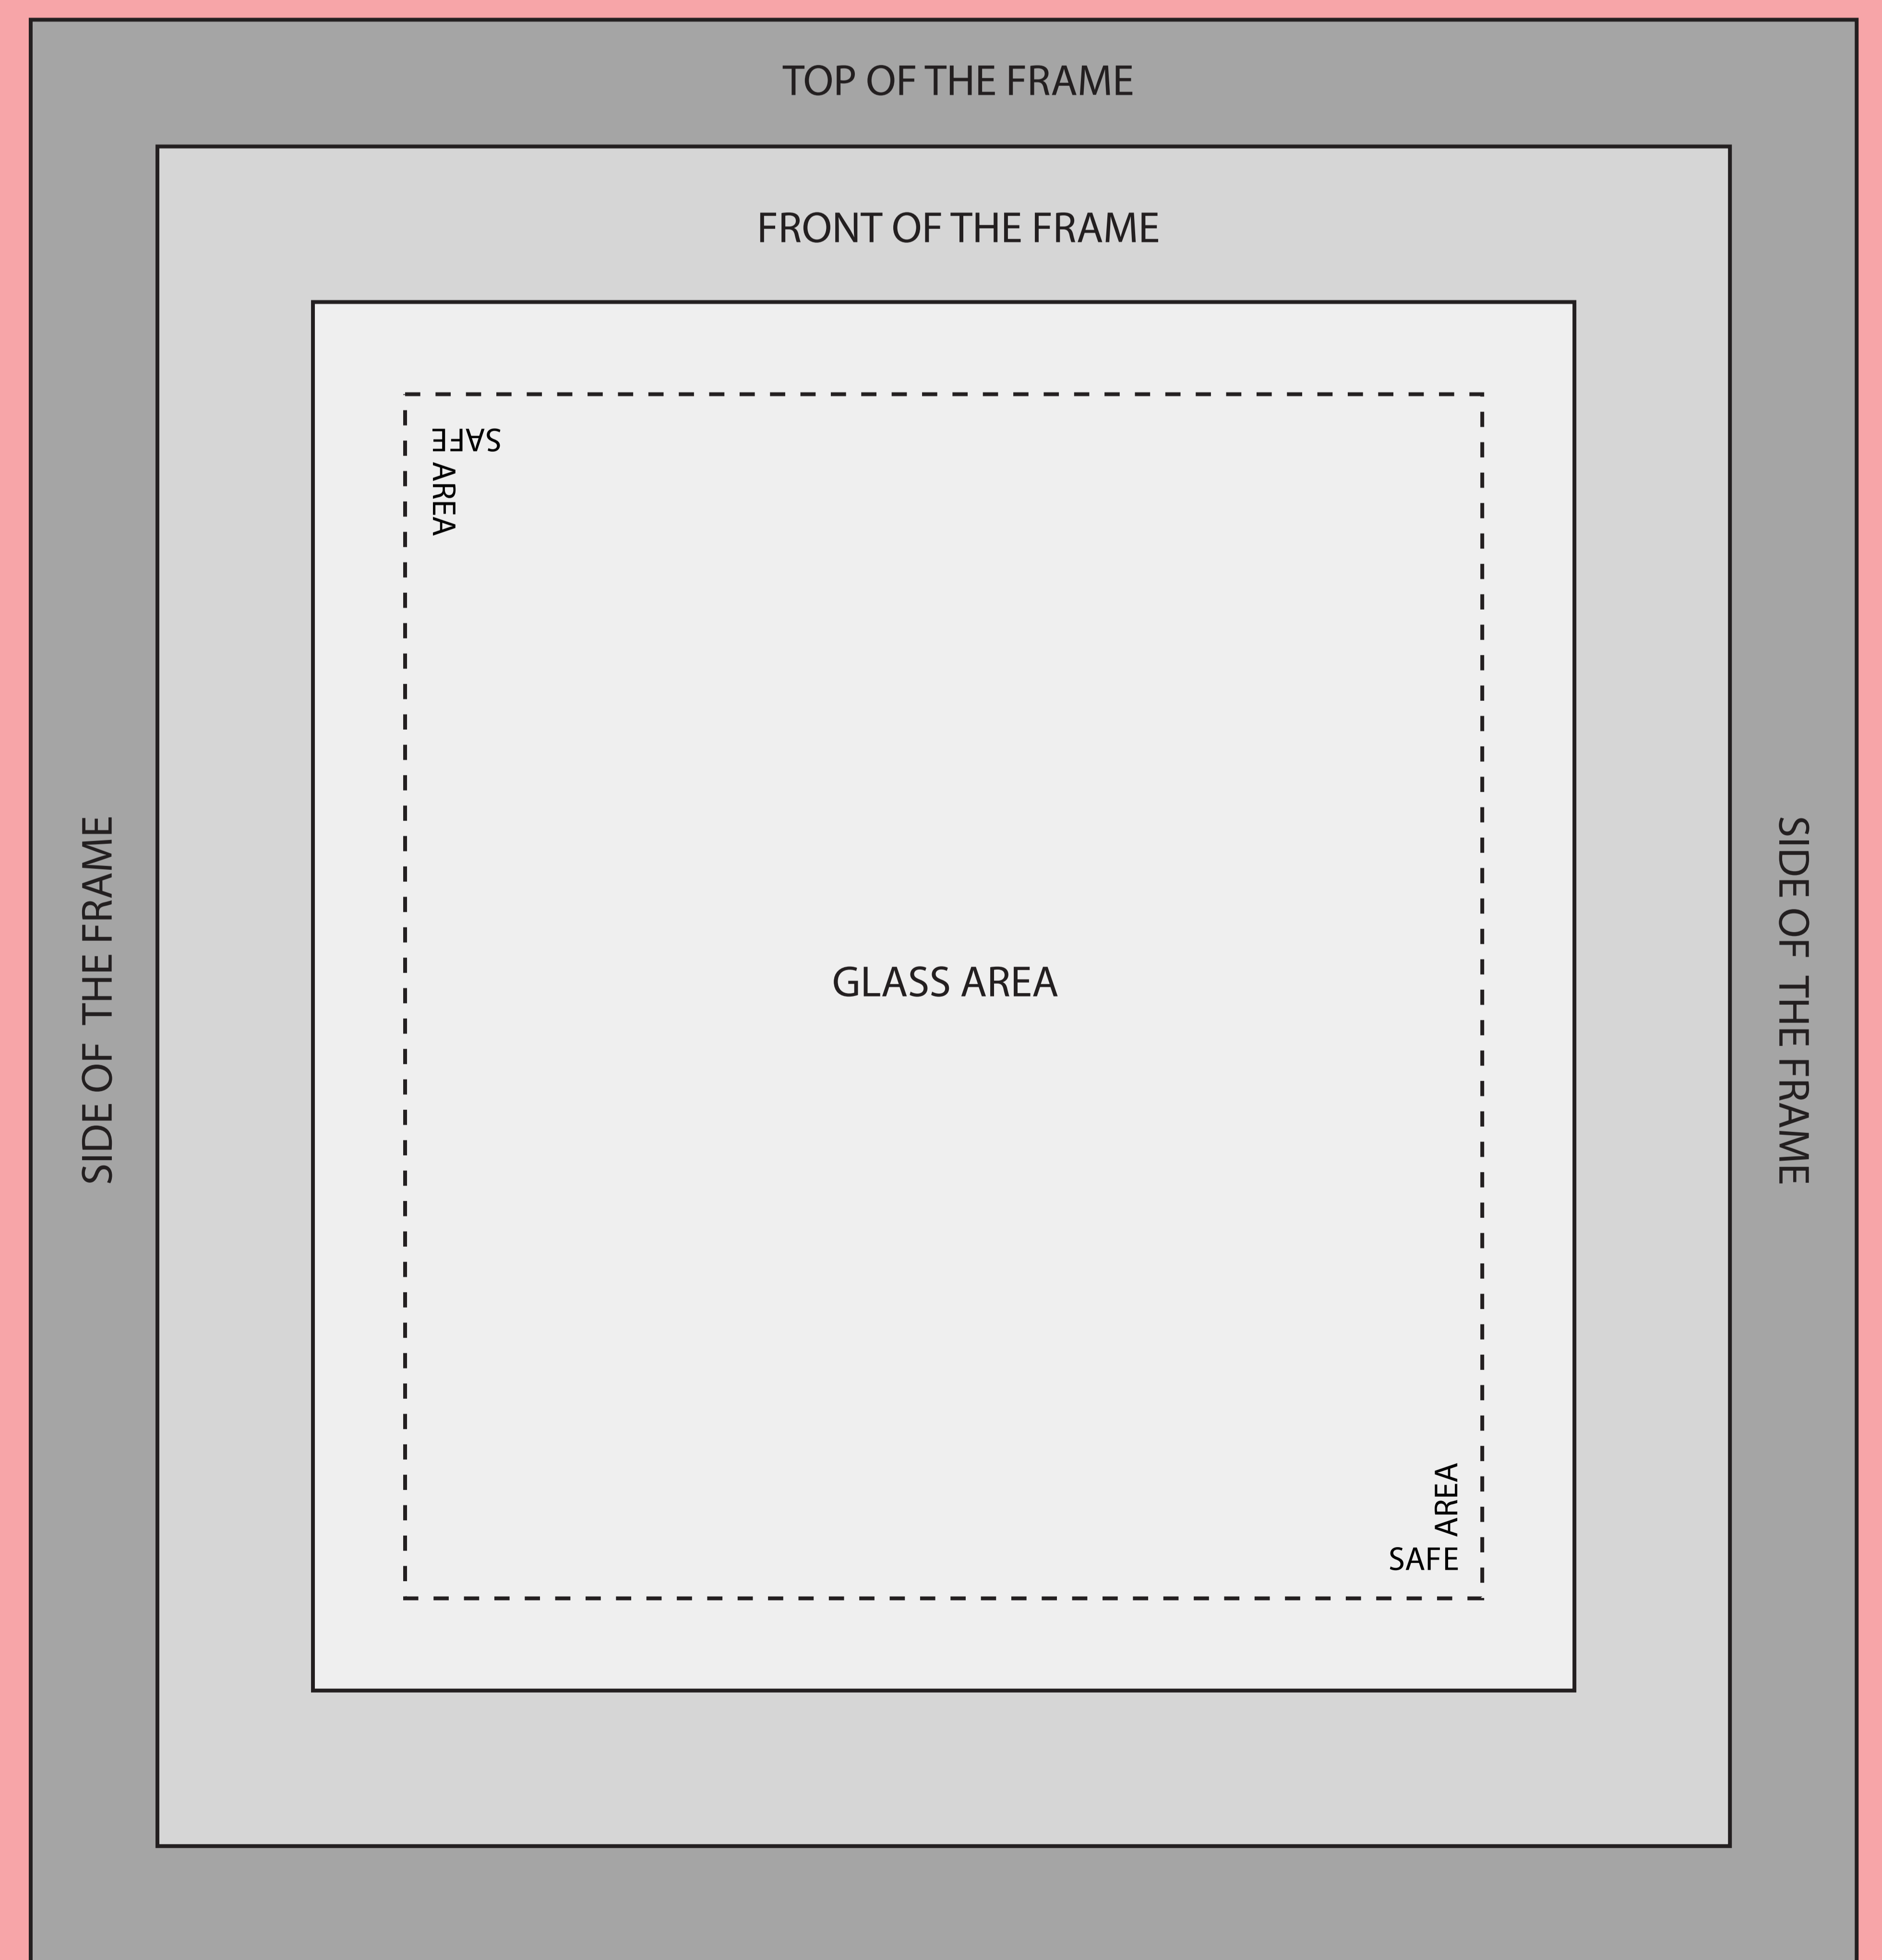

BLEED - EXTEND ALL BACKGROUND IMAGES/COLORS OUT TO THE EDGE OF THE RED

BLEED - EXTEND ALL BACKGROUND IMAGES/COLORS OUT TO THE EDGE OF THE RED

Galaxy CRG-2 Mini Fridge

- Main Body of Fridge
- Bleed Area - All background graphics/colors must extend out to the edge of the red boxes
- Safe Area - All logos, text, etc. that is not intended to fall off the edge must be INSIDE this dashed box

BLEED - EXTEND ALL BACKGROUND IMAGES/COLORS OUT TO THE EDGE OF THE RED

BLEED - EXTEND ALL BACKGROUND IMAGES/COLORS OUT TO THE EDGE OF THE RED