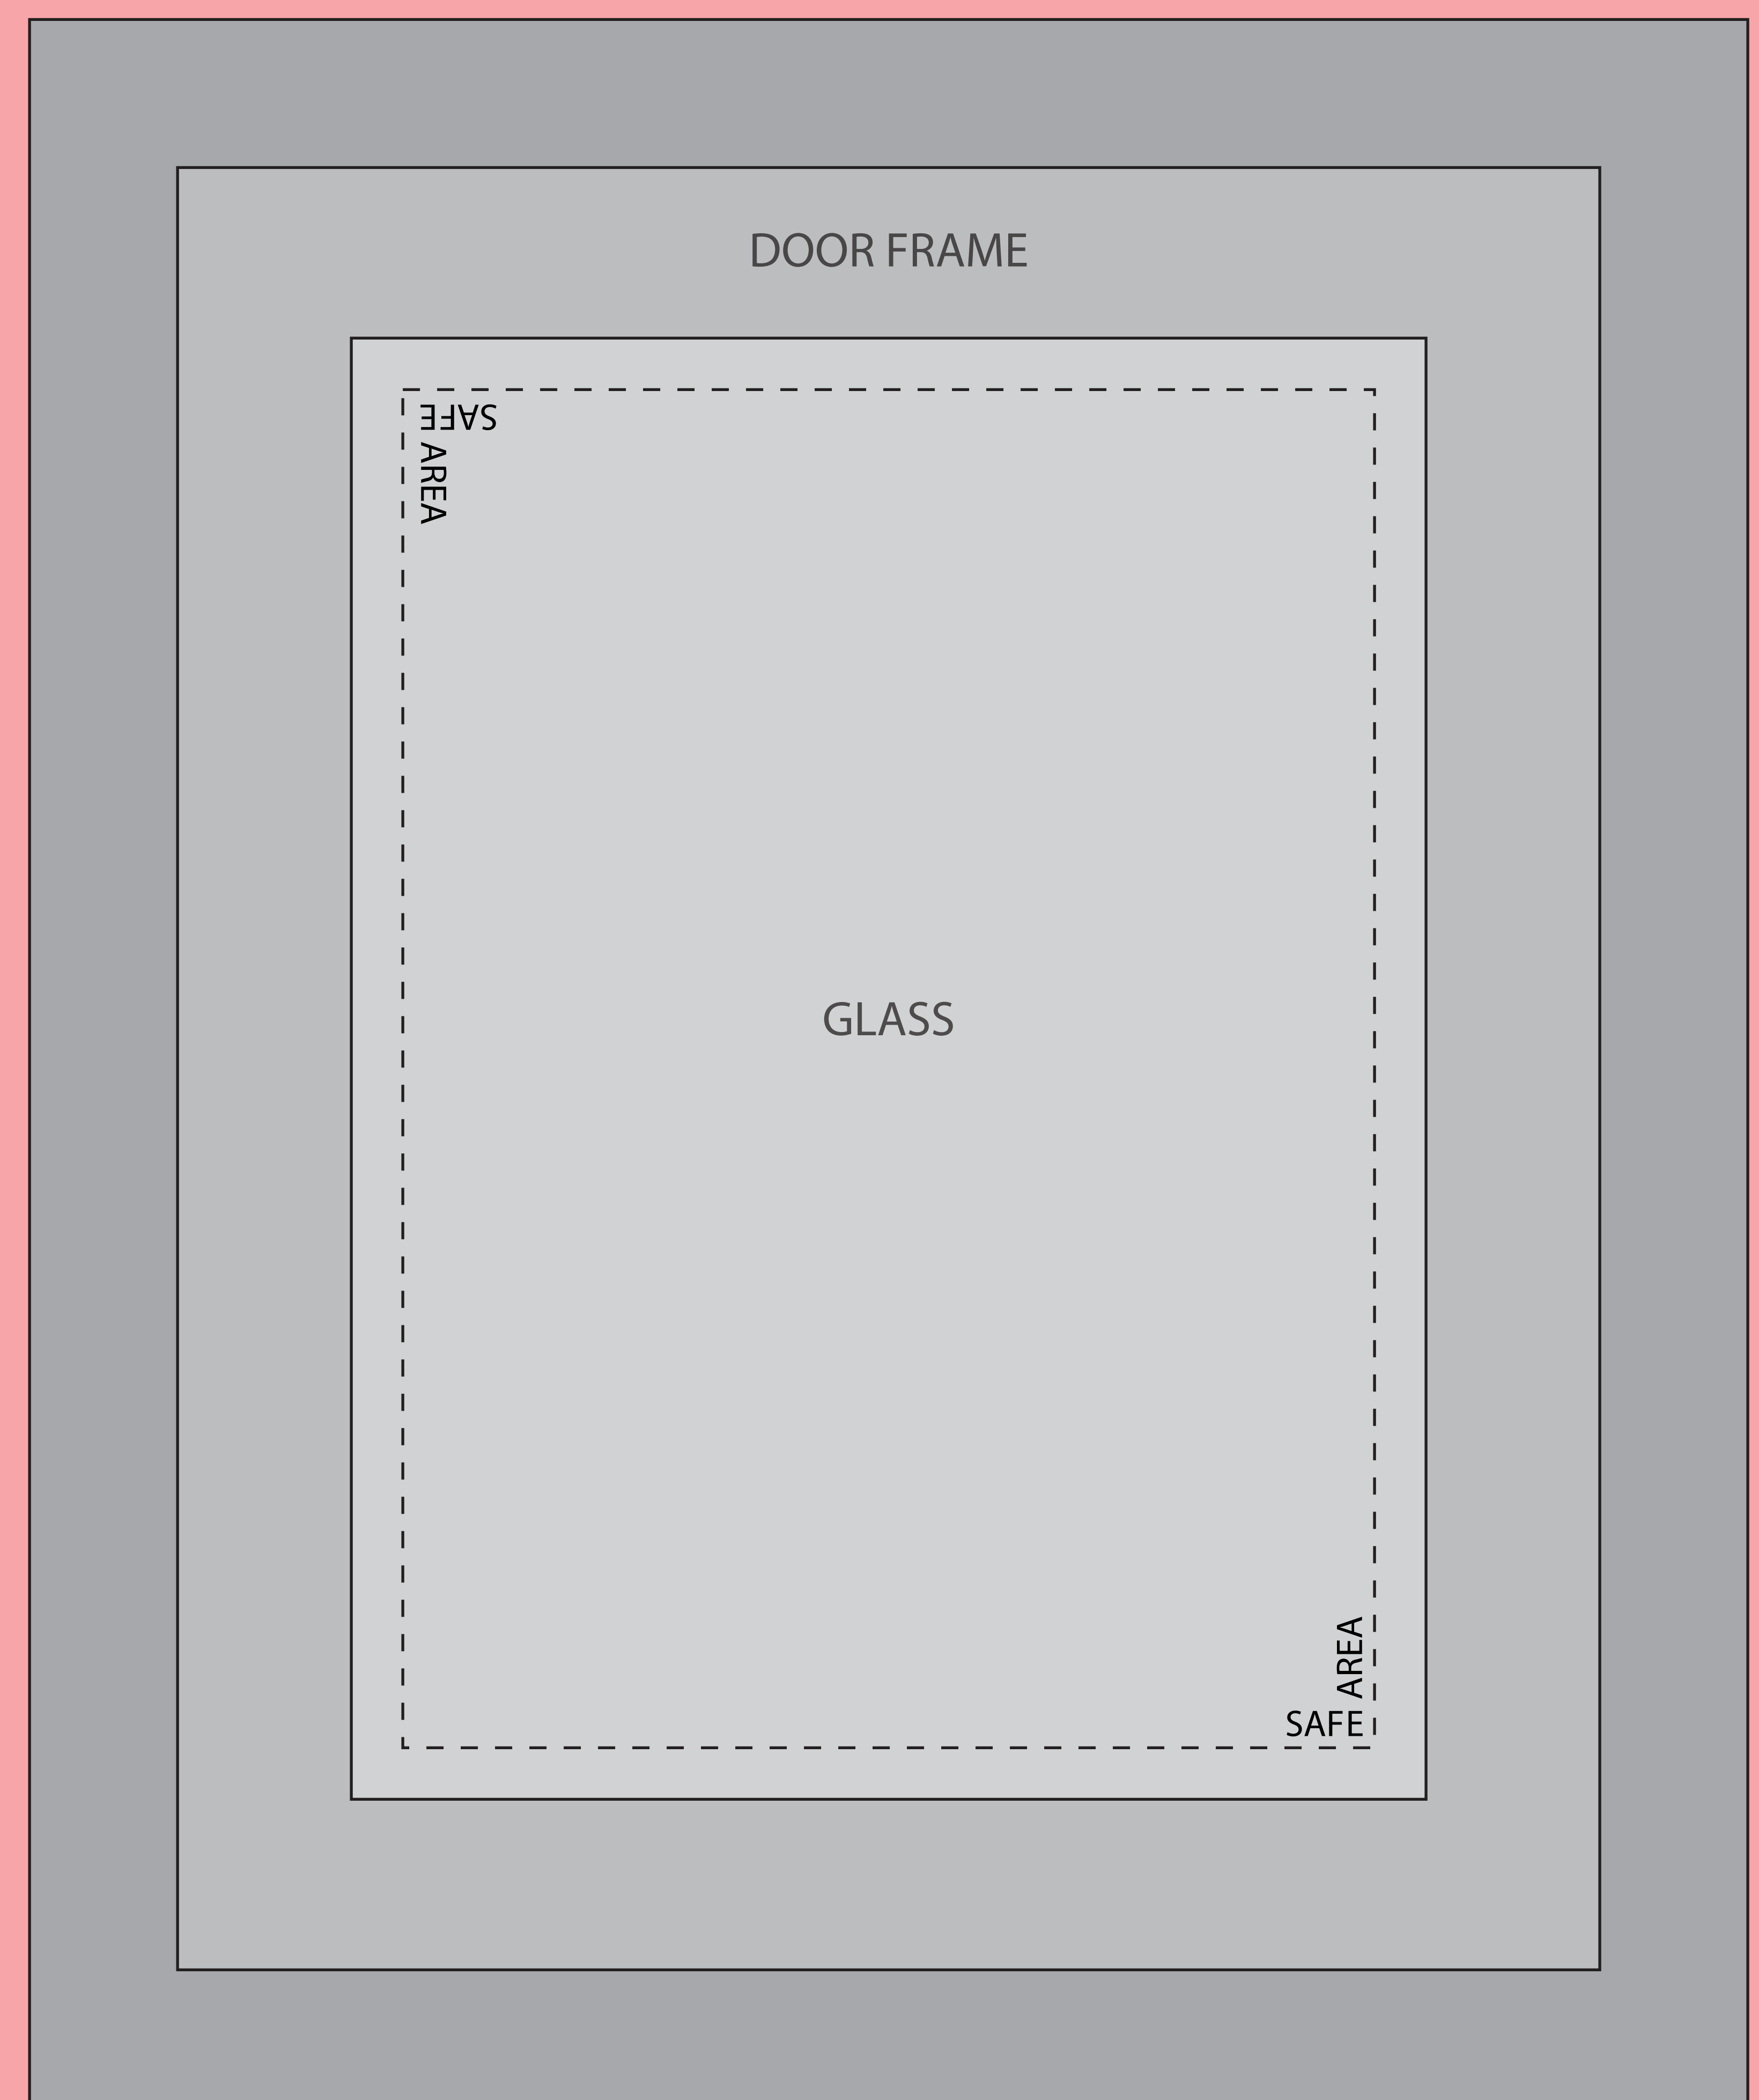

FRONT OF FRIDGE -->

BLEED - EXTEND ALL BACKGROUND IMAGES/COLORS OUT TO THE EDGE OF THE RED

BLEED - EXTEND ALL BACKGROUND IMAGES/COLORS OUT TO THE EDGE OF THE RED

FRONT OF FRIDGE -->

IDW G-1/GS-1 Mini Fridge

- Main Body of Fridge
- Bleed Area - All background graphics/colors must extend out to the edge of the red boxes
- Safe Area - All logos, text, etc. that is not intended to fall off the edge must be INSIDE this dashed box

BLEED - EXTEND ALL BACKGROUND IMAGES/COLORS OUT TO THE EDGE OF THE RED

BLEED - EXTEND ALL BACKGROUND IMAGES/COLORS OUT TO THE EDGE OF THE RED