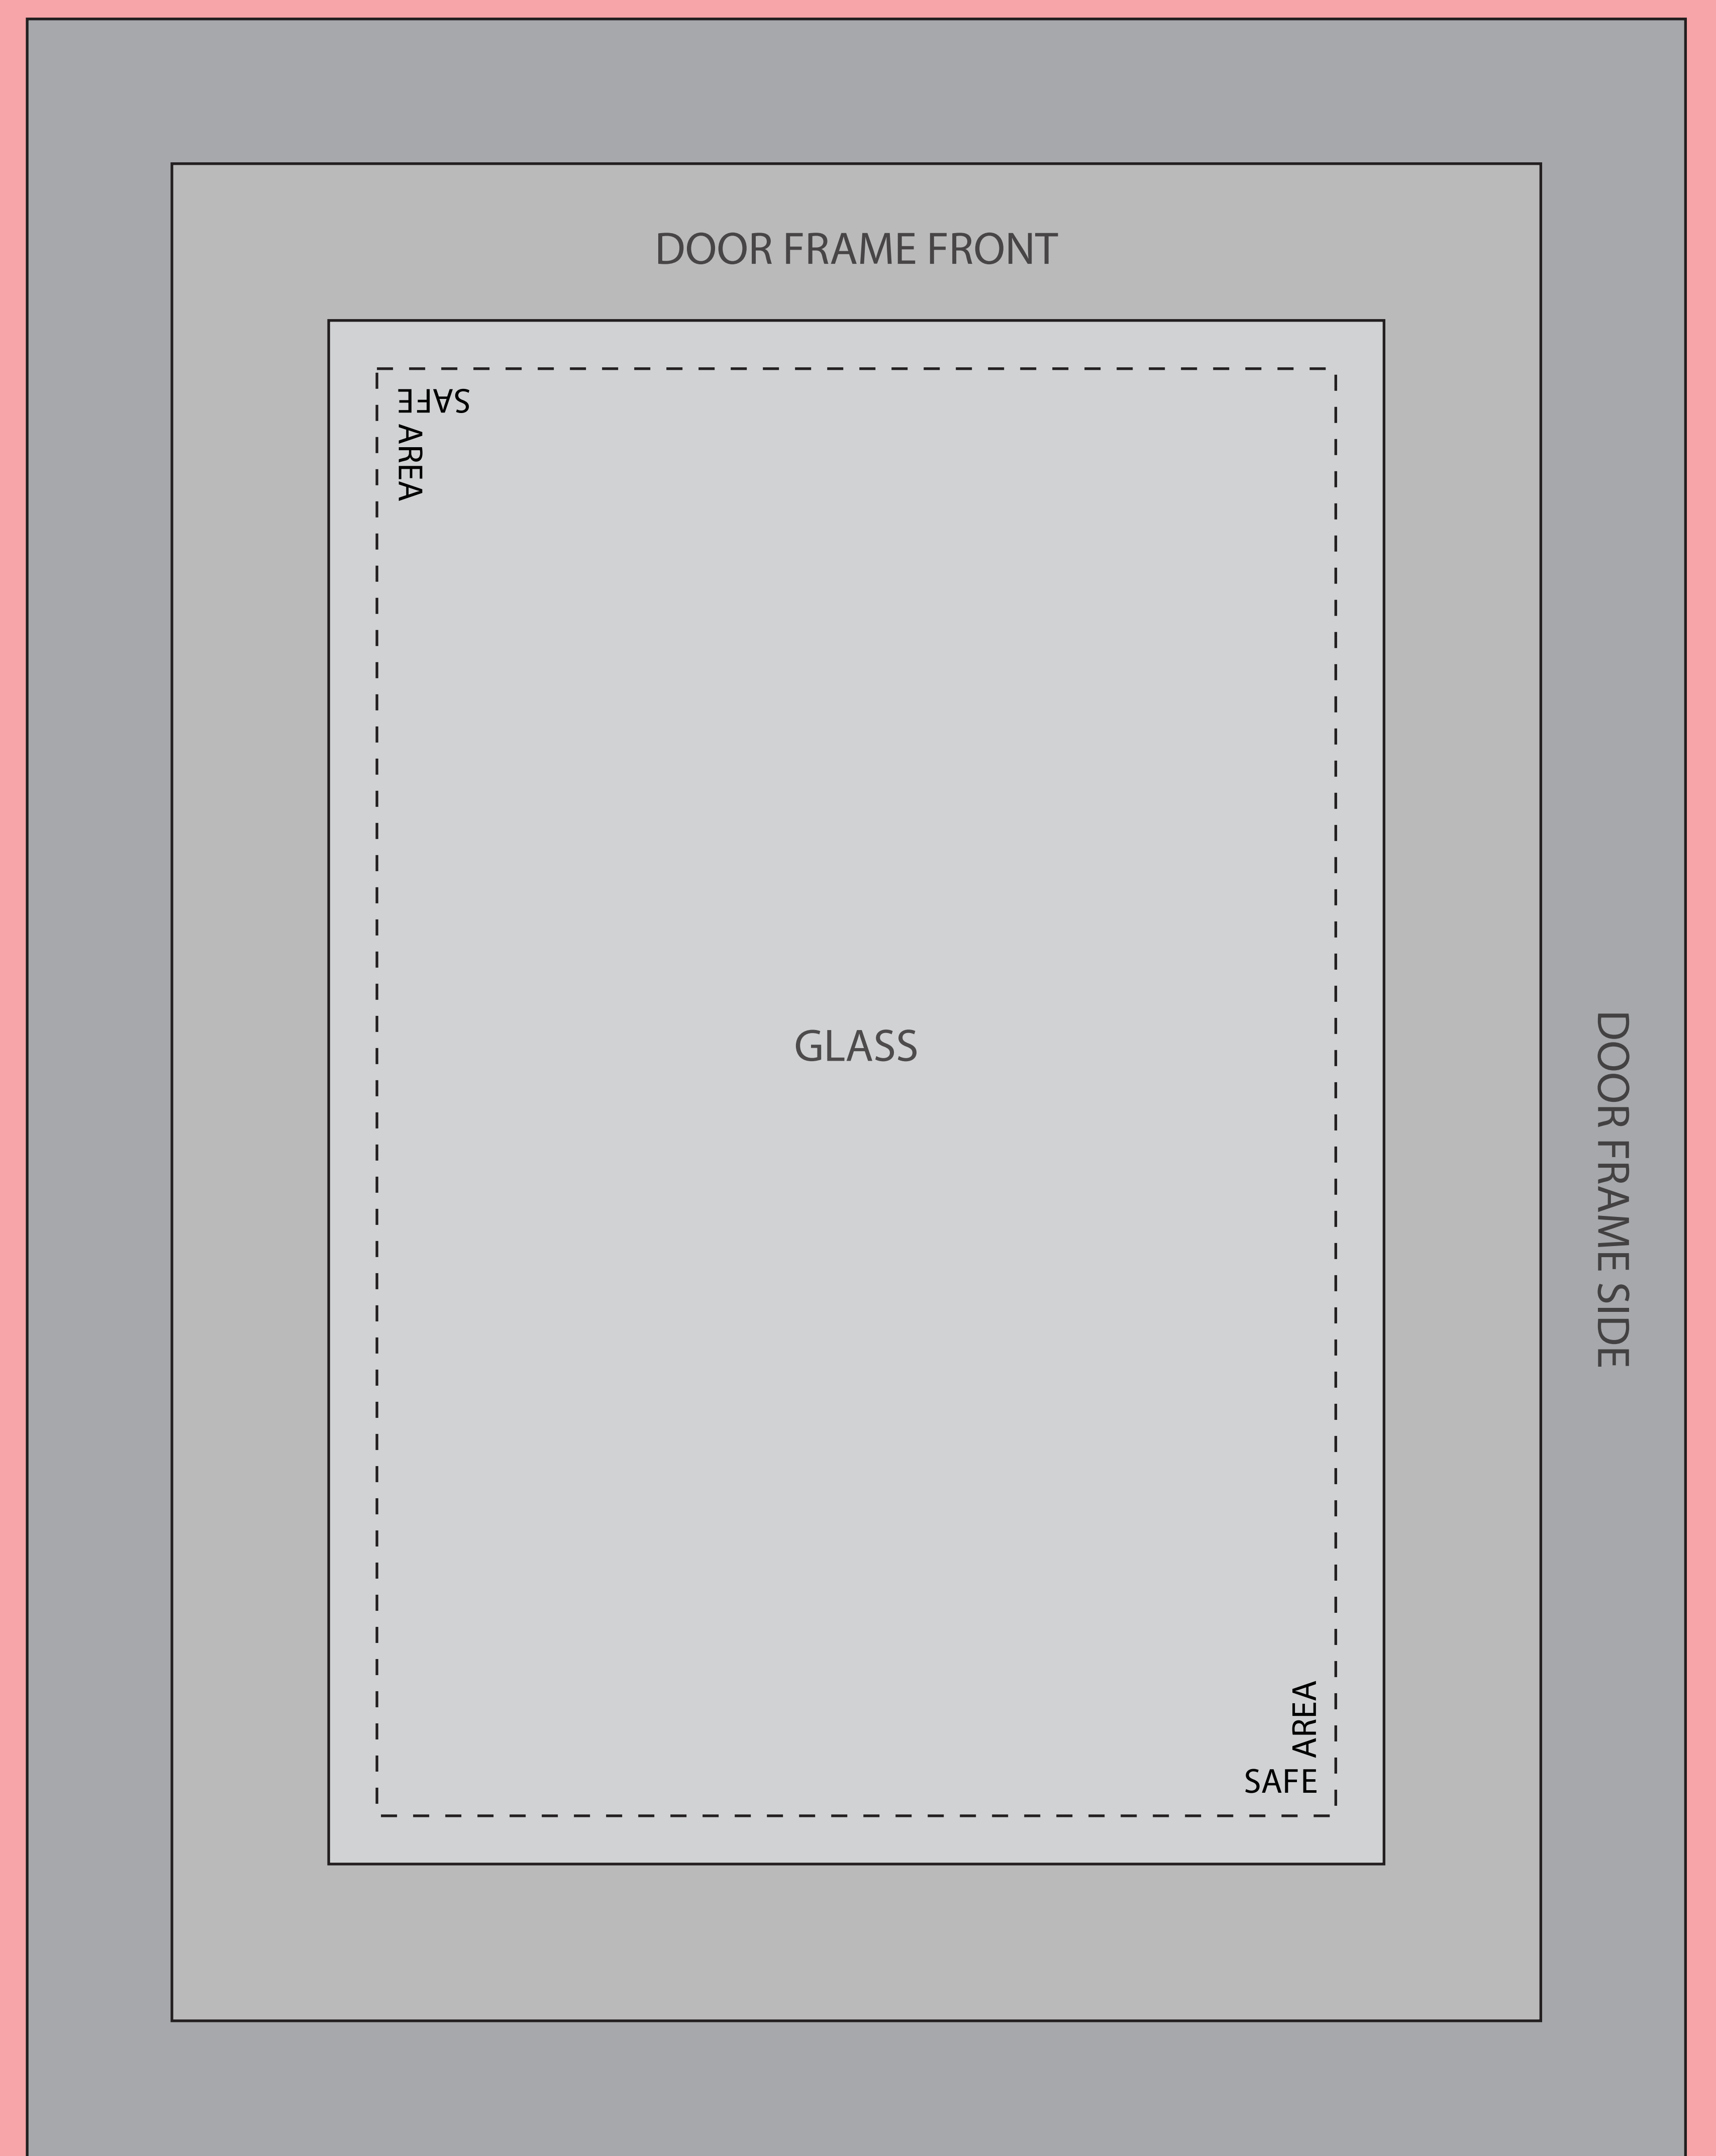

BLEED - EXTEND ALL BACKGROUND IMAGES/COLORS OUT TO THE EDGE OF THE RED

BLEED - EXTEND ALL BACKGROUND IMAGES/COLORS OUT TO THE EDGE OF THE RED

IDW G-1.5/GS-1.5 Mini Fridge

-  Main Body of Fridge
-  Bleed Area - All background graphics/colors must extend out to the edge of the red boxes
-  Safe Area - All logos, text, etc. that is not intended to fall off the edge must be INSIDE this dashed box

BLEED - EXTEND ALL BACKGROUND IMAGES/COLORS OUT TO THE EDGE OF THE RED

BLEED - EXTEND ALL BACKGROUND IMAGES/COLORS OUT TO THE EDGE OF THE RED