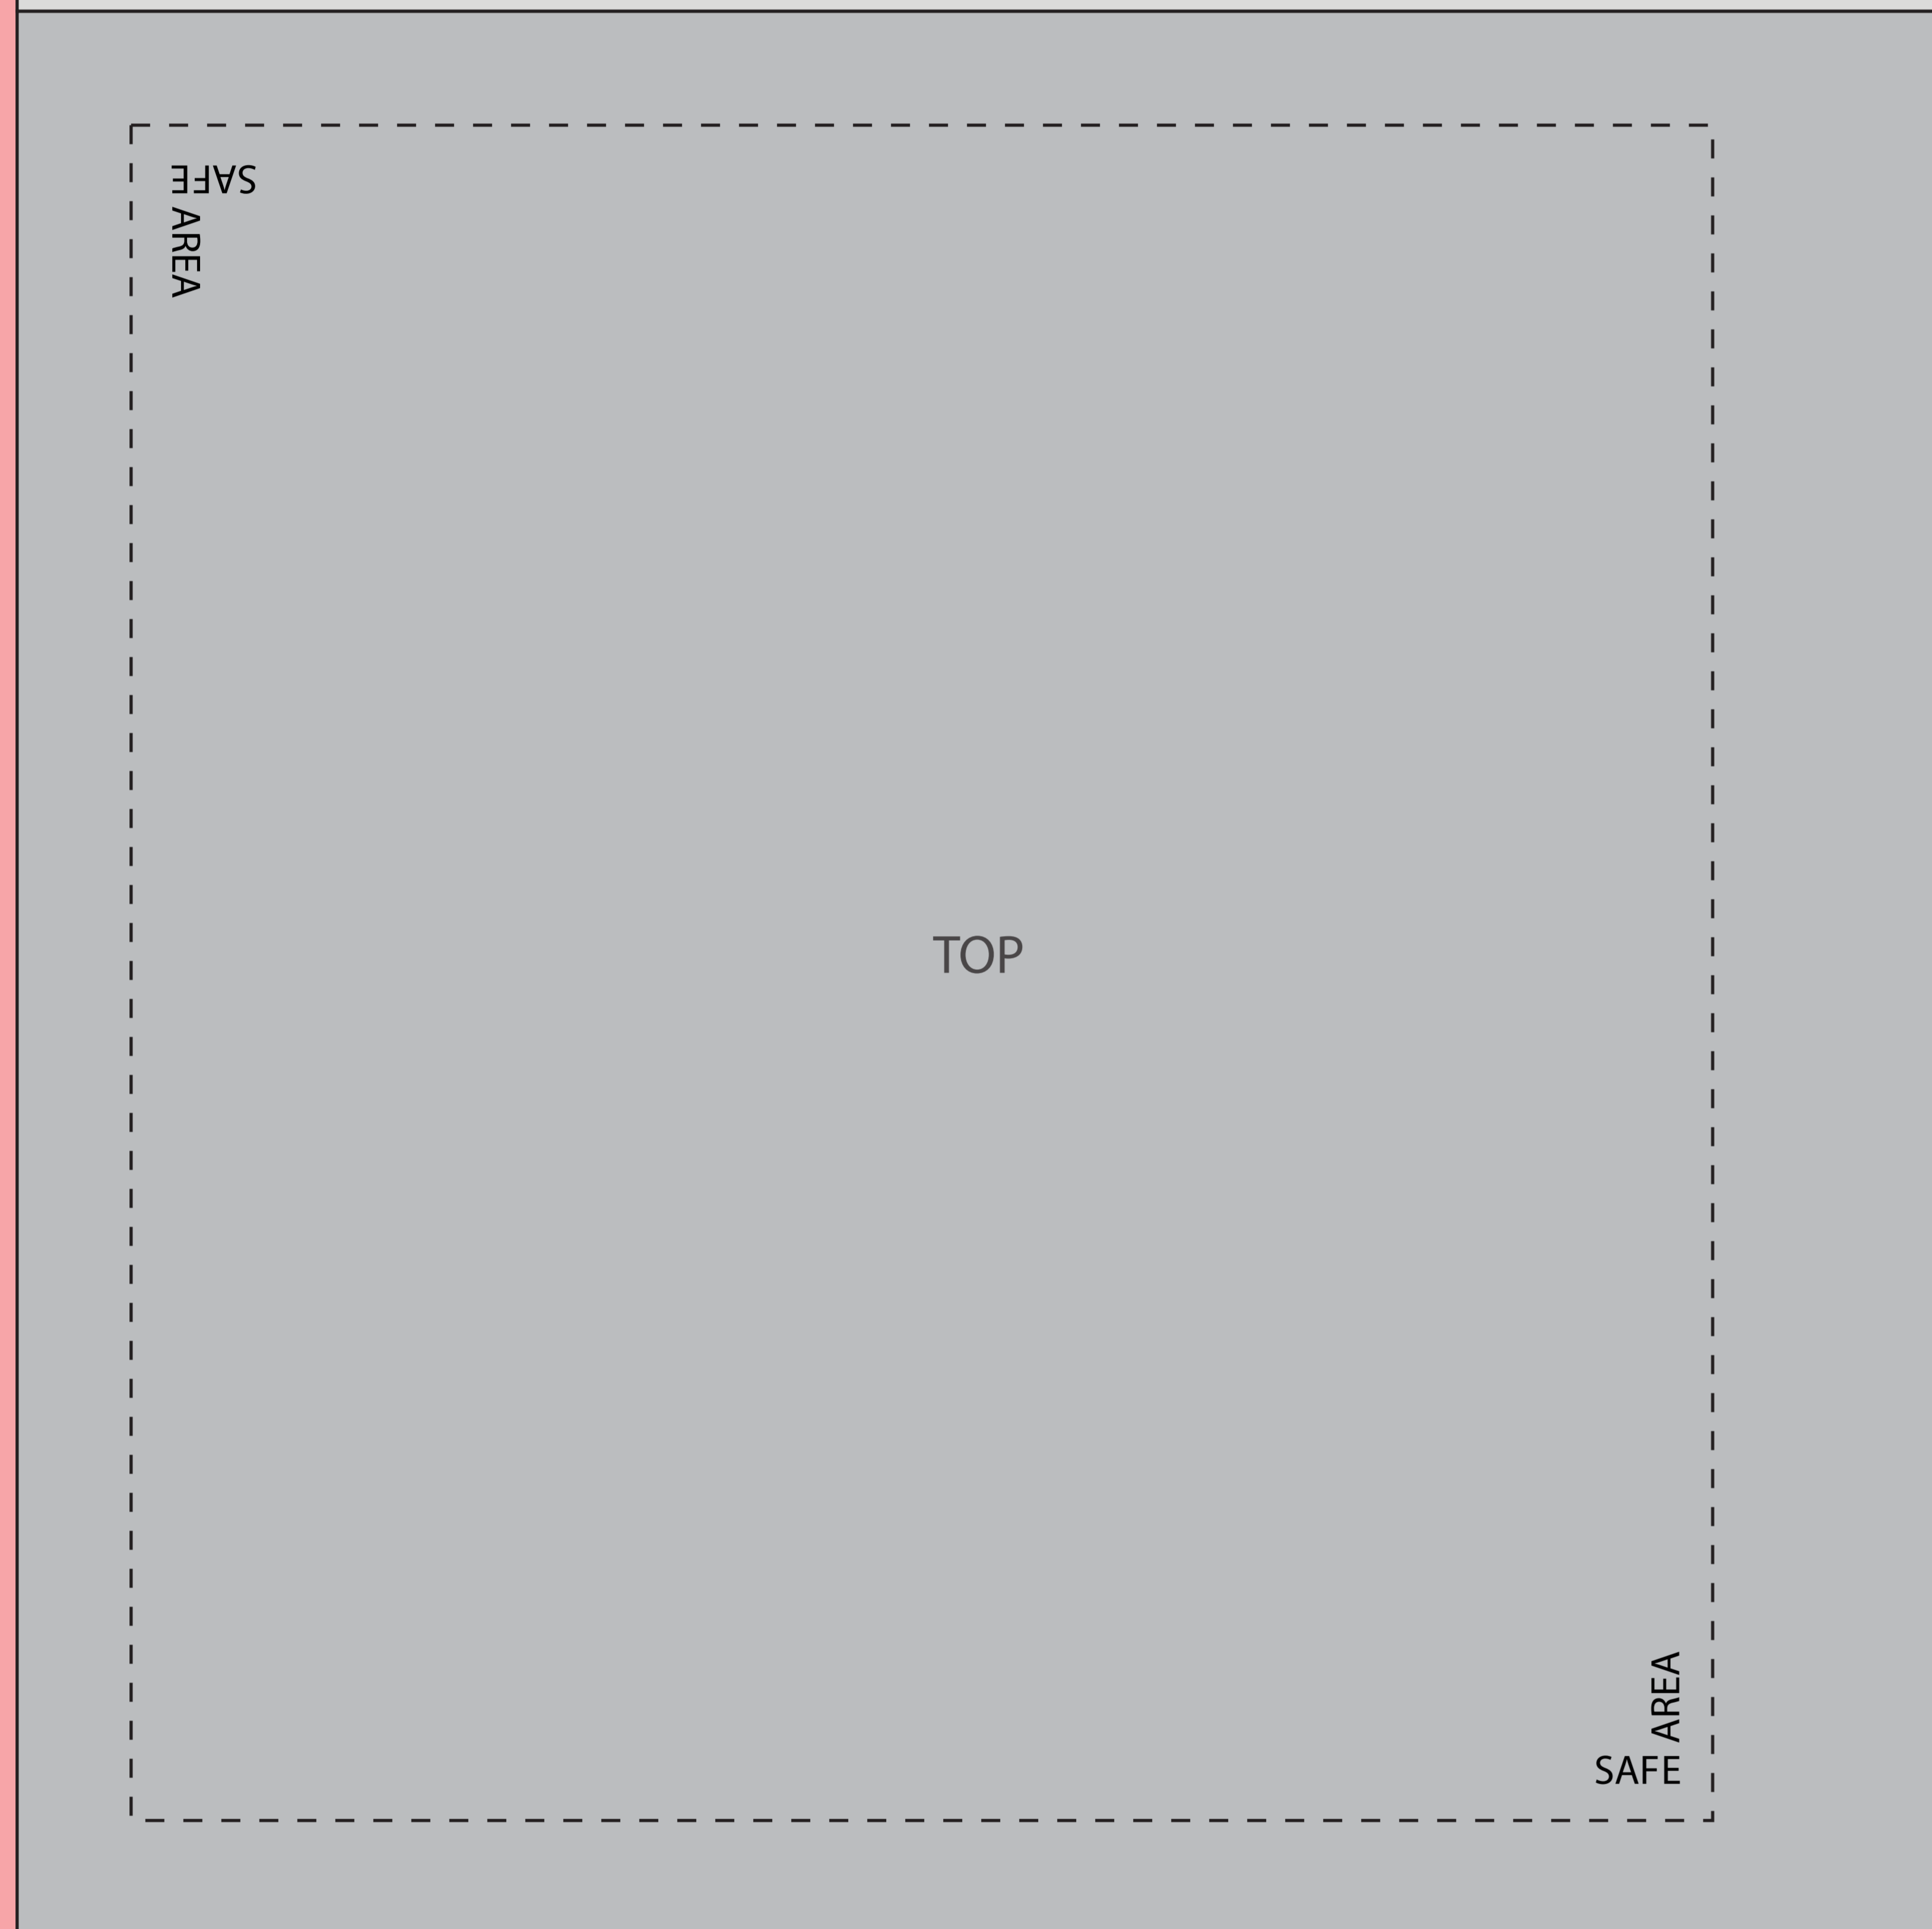

BLEED - EXTEND ALL BACKGROUND IMAGES/COLORS OUT TO THE EDGE OF THE RED

BLEED - EXTEND ALL BACKGROUND IMAGES/COLORS OUT TO THE EDGE OF THE RED

Whynter BR-091WS, 90 Can Refrigerator

- Main Body of Fridge
- Bleed Area - All background graphics/colors must extend out to the edge of the red boxes
- Safe Area - All logos, text, etc. that is not intended to fall off the edge must be INSIDE this dashed box

BLEED - EXTEND ALL BACKGROUND IMAGES/COLORS OUT TO THE EDGE OF THE RED